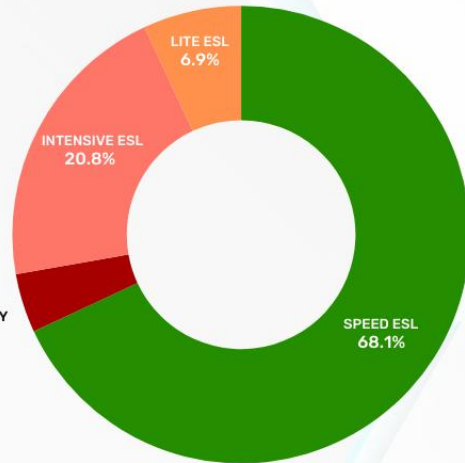

## COURSE RATIO

- 24 ESL
- IELTS
- TOEIC

## GENDER RATIO

- MALE
- FEMALE

## AGE RATIO

- 10-17 YEARS OLD
- 26-29 YEARS OLD
- 18-22 YEARS OLD
- 30-39 YEARS OLD
- 23-25 YEARS OLD
- 40+ YEARS OLD

## NATIONALITY RATIO

- KOREAN
- JAPANESE
- VIETNAMESE
- TAIWANESE
- SAUDI ARABIAN