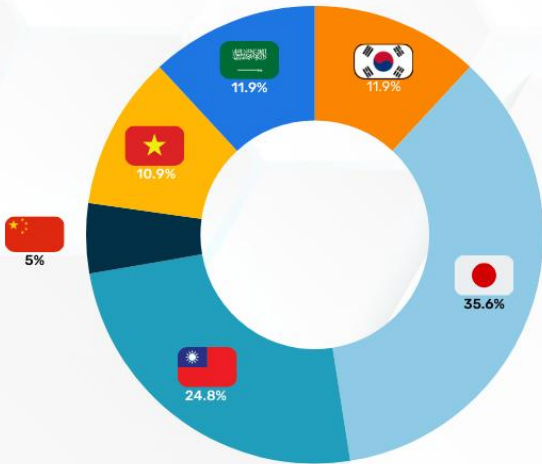

# OVERALL NATIONALITY RATIO

- KOREAN
- JAPANESE
- VIETNAMESE
- THAI
- CHINESE
- TAIWANESE
- SAUDI ARABIAN

## NATIONALITY RATIO

- KOREAN
- CHINESE
- JAPANESE
- TAIWANESE
- VIETNAMESE
- SAUDI ARABIAN

## NATIONALITY RATIO

- KOREAN
- JAPANESE
- VIETNAMESE
- THAI
- CHINESE
- TAIWANESE
- SAUDI ARABIAN

## AGE RATIO

- 10-17 YEARS OLD
- 26-29 YEARS OLD
- 18-22 YEARS OLD
- 30-39 YEARS OLD
- 23-25 YEARS OLD
- 40+ YEARS OLD