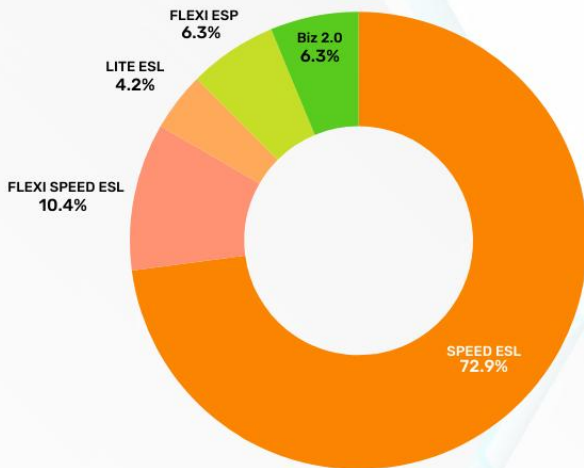

COURSE RATIO

- SPEED ESL
- FLEXI ESP
- FLEXI SPEED ESL
- LITE ESL
- BIZ 2.0