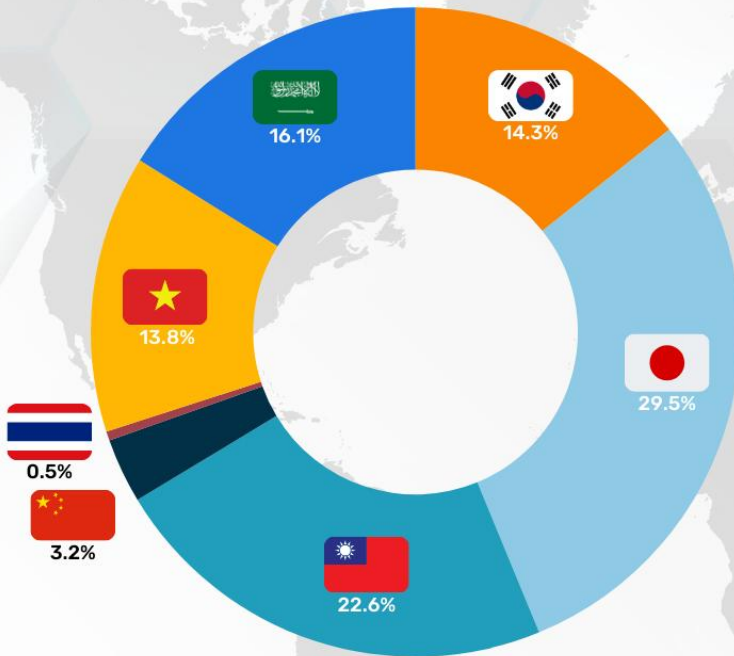

# OVERALL NATIONALITY RATIO

- KOREAN
- JAPANESE
- VIETNAMESE
- THAI
- CHINESE
- TAIWANESE
- SAUDI ARABIAN

## NATIONALITY RATIO

- KOREAN
- CHINESE
- JAPANESE
- TAIWANESE
- VIETNAMESE
- SAUDI ARABIAN

## NATIONALITY RATIO

- KOREAN
- JAPANESE
- VIETNAMESE
- THAI
- CHINESE
- TAIWANESE
- SAUDI ARABIAN

## AGE RATIO

- 10-17 YEARS OLD
- 26-29 YEARS OLD
- 18-22 YEARS OLD
- 30-39 YEARS OLD
- 23-25 YEARS OLD
- 40+ YEARS OLD