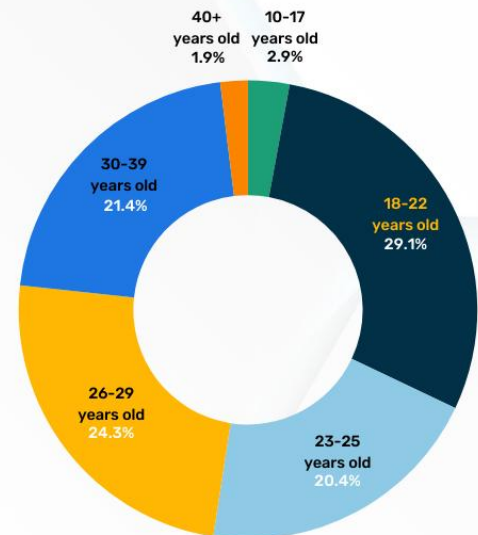

## NATIONALITY RATIO

- KOREAN
- CHINESE
- JAPANESE
- TAIWANESE
- VIETNAMESE
- SAUDI ARABIAN

## AGE RATIO

- 10-17 YEARS OLD
- 26-29 YEARS OLD
- 18-22 YEARS OLD
- 30-39 YEARS OLD
- 23-25 YEARS OLD
- 40+ YEARS OLD

## AGE RATIO

- 10-17 YEARS OLD
- 18-22 YEARS OLD
- 23-25 YEARS OLD
- 26-29 YEARS OLD
- 30-39 YEARS OLD
- 40+ YEARS OLD