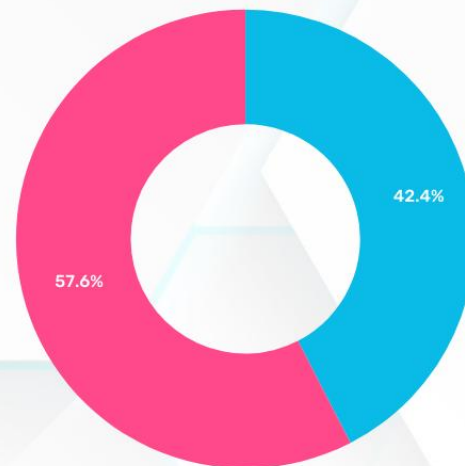

GENDER RATIO

- MALE
- FEMALE