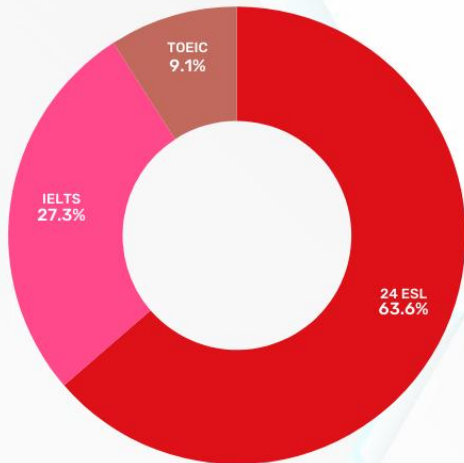

# OVERALL NATIONALITY RATIO

- KOREAN
- JAPANESE
- VIETNAMESE
- THAI
- CHINESE
- TAIWANESE
- SAUDI ARABIAN

## Most Enrolled Course Duration

## NATIONALITY RATIO

- KOREAN
- CHINESE
- JAPANESE
- TAIWANESE
- VIETNAMESE
- SAUDI ARABIAN

## AGE RATIO

- 10-17 YEARS OLD
- 26-29 YEARS OLD
- 18-22 YEARS OLD
- 30-39 YEARS OLD
- 23-25 YEARS OLD
- 40+ YEARS OLD