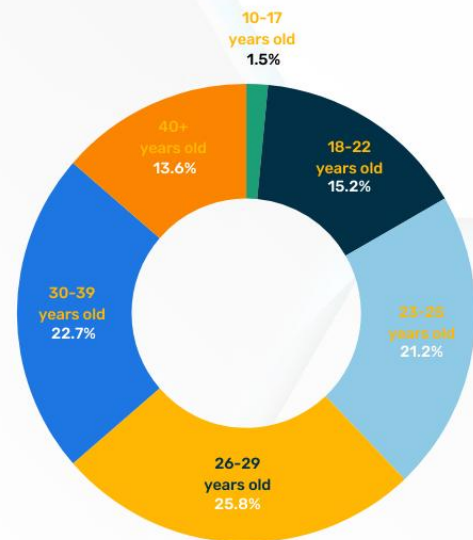

## GENDER RATIO

- MALE
- FEMALE

## AGE RATIO

- 10-17 YEARS OLD
- 26-29 YEARS OLD
- 18-22 YEARS OLD
- 30-39 YEARS OLD
- 23-25 YEARS OLD
- 40+ YEARS OLD

## NATIONALITY RATIO

- KOREAN
- JAPANESE
- VIETNAMESE
- TAIWANESE
- SAUDI ARABIAN

## AGE RATIO

- 10-17 YEARS OLD
- 18-22 YEARS OLD
- 23-25 YEARS OLD
- 26-29 YEARS OLD
- 30-39 YEARS OLD
- 40+ YEARS OLD