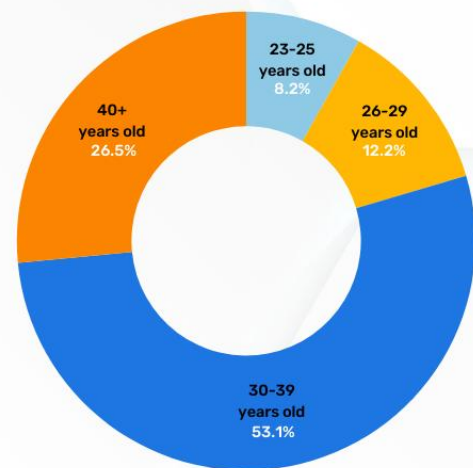

## GENDER RATIO

- MALE
- FEMALE

## AGE RATIO

- 10-17 YEARS OLD
- 18-22 YEARS OLD
- 23-25 YEARS OLD
- 26-29 YEARS OLD
- 30-39 YEARS OLD
- 40+ YEARS OLD

## NATIONALITY RATIO

- KOREAN
- JAPANESE
- VIETNAMESE
- THAI
- CHINESE
- TAIWANESE
- SAUDI ARABIAN

## AGE RATIO

- 10-17 YEARS OLD
- 26-29 YEARS OLD
- 18-22 YEARS OLD
- 30-39 YEARS OLD
- 23-25 YEARS OLD
- 40+ YEARS OLD