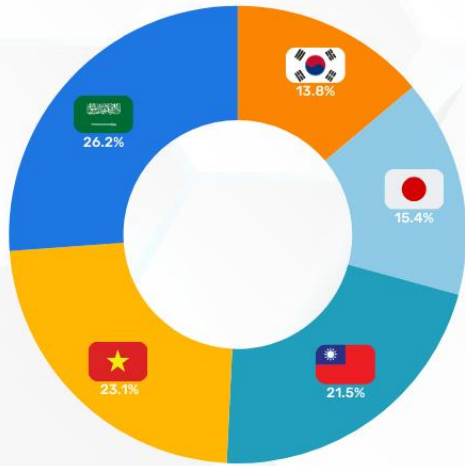

NATIONALITY RATIO

- KOREAN
- JAPANESE
- VIETNAMESE
- TAIWANESE
- SAUDI ARABIAN