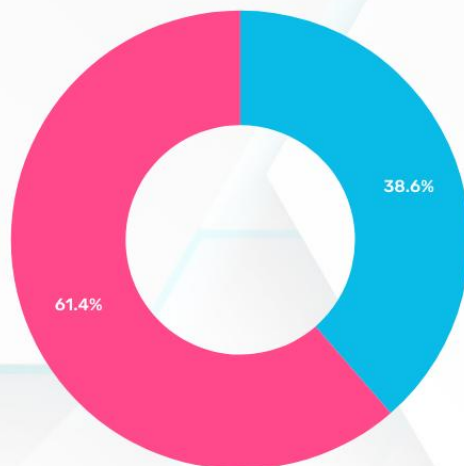

GENDER RATIO

- MALE
- FEMALE