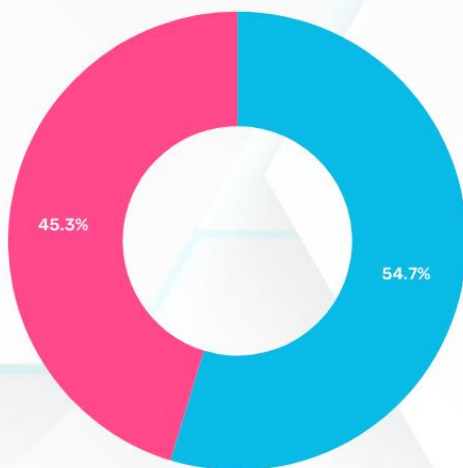

GENDER RATIO

- MALE
- FEMALE